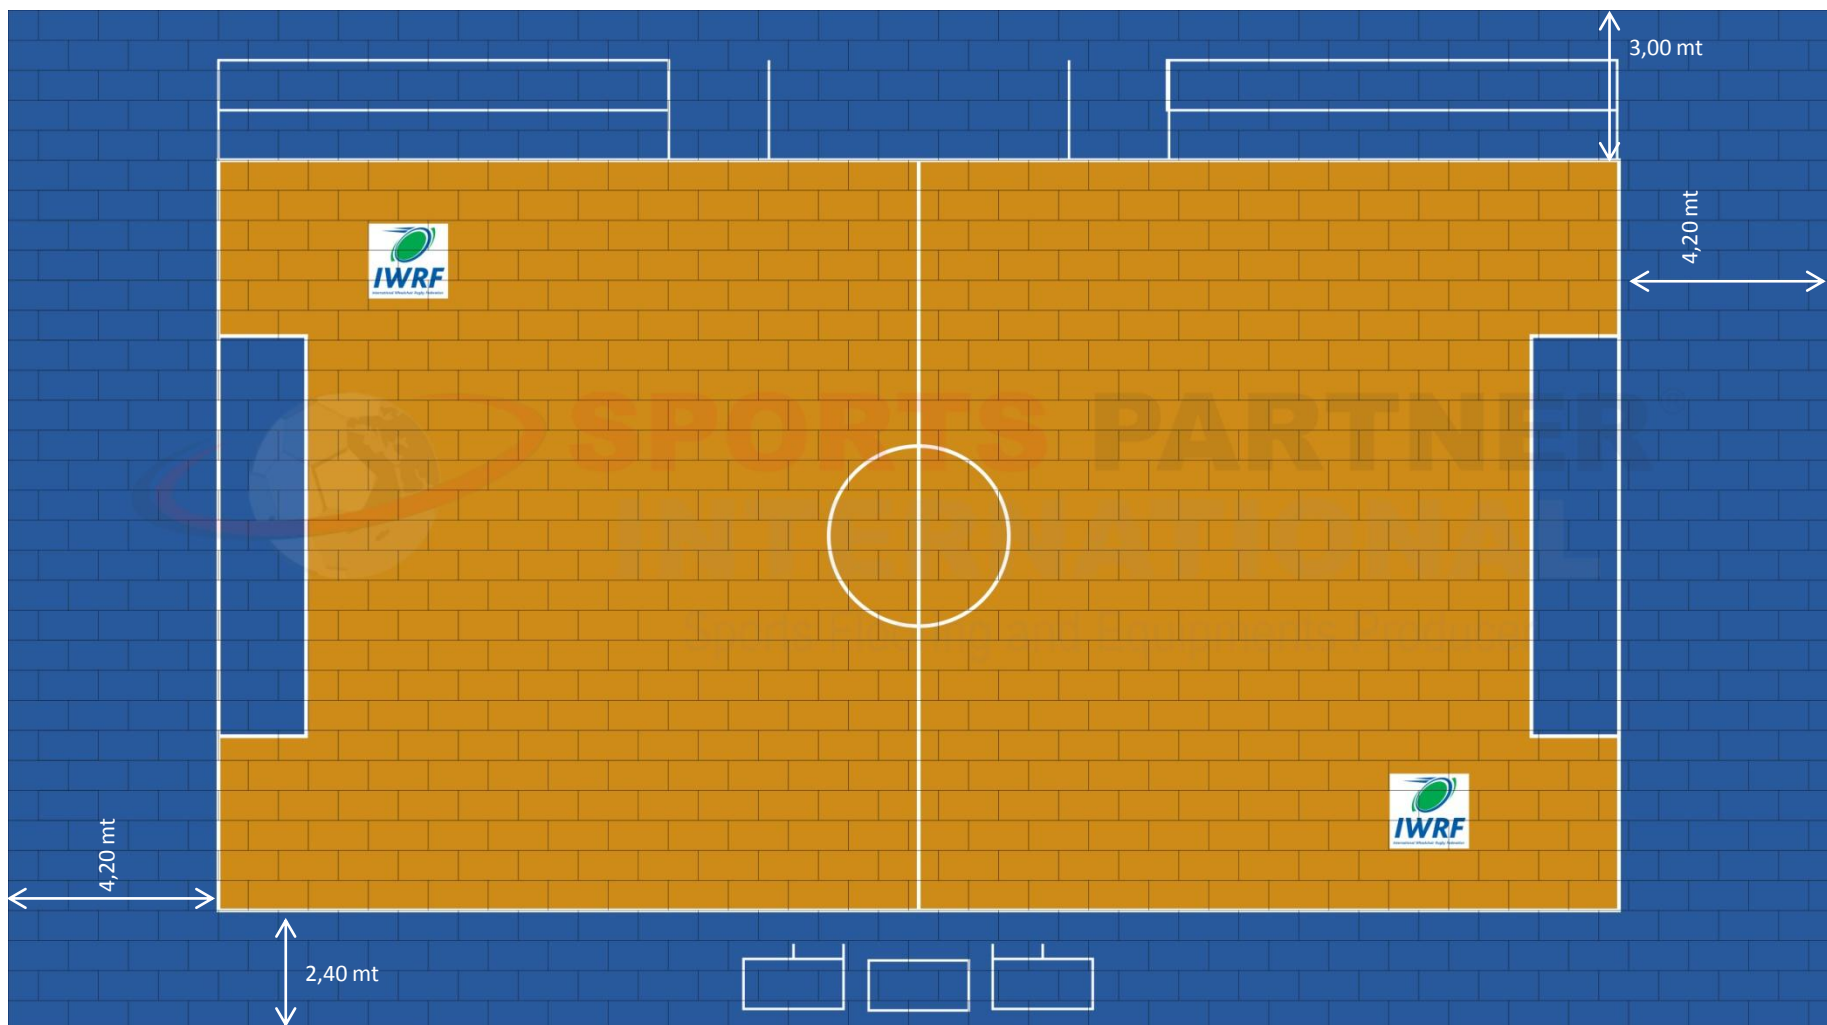

Total area: 36,00 x 20,00 mt

NOTE: Due to tile dimensions, total sports floor area must be multiple of 0,25 x 0,25 m

Markings:

- Wheelchair Rugby: White; 28,00 x 15,00 mt