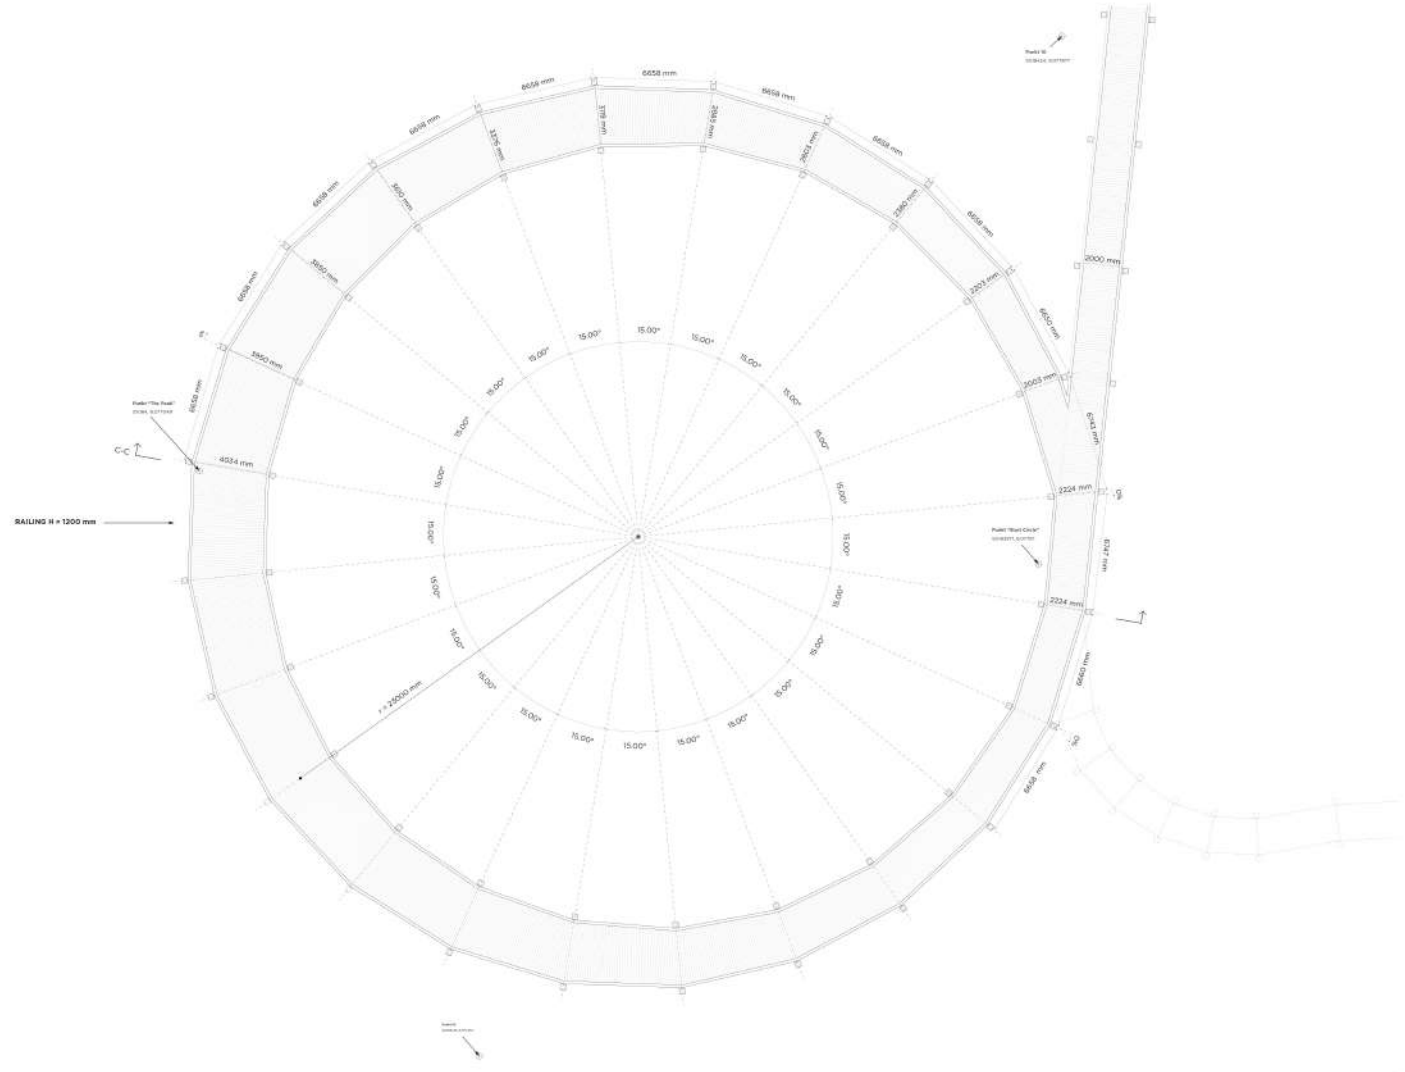

One kilometer line
 Geometry of the summit route

Lake Viewpoint

Rest Area

Loop Ascent

Balcony Viewpoint

Circular Viewpoint

Features
Sequence of Micro-experiences

Boardwalk Infrastructure

A wooden boardwalk structure enables the accessibility